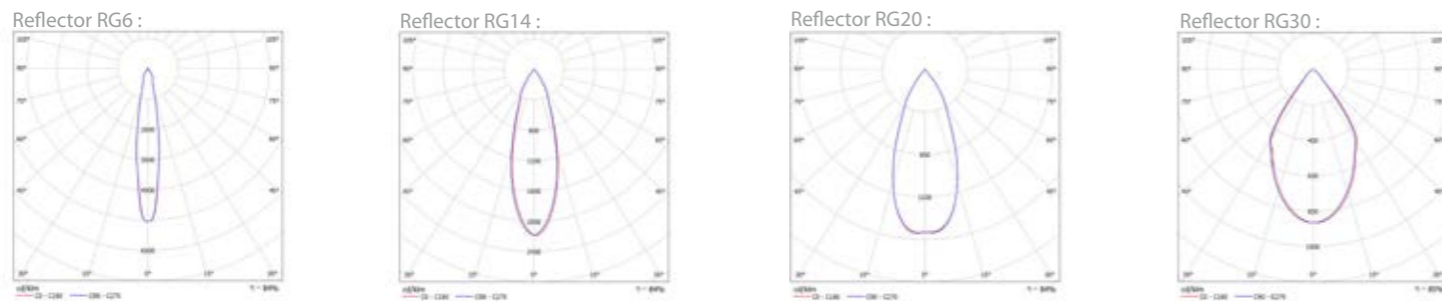

**Internal finishes and external finishes :**

White (9016G) / Grey (9006G) / Black (9005G) / RAL colour chart

**Accessories :**

See IMAGIN custom book : Wire pass / Socket

**Light distribution curves :**

( $T_a < 35^{\circ}\text{C}$ )