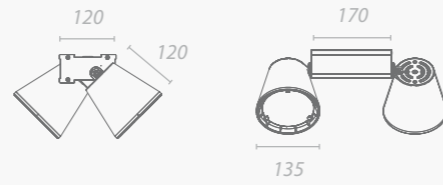

Flipp

Flipp on specific surface hook for triple circuit rail adaptor...

Flipp on triple circuit rail adaptor...

Not contractual document

Description :

Double surface mounted LED spotlight.

Uses :

Supermarkets, shops, etc....

Product informations :

LED driver included / Material : die-cast aluminium / CRI > 80

Dimensions :

Wattage, luminous flux and performance (standard light sources) :

		Flux	Wattage	Performance	Lamp life
3000°K	2000 Lm	2x2688 Lm	2x17,3 W	155 Lm/W	50 000 hours L80 B10
3000°K	3000 Lm	2x3402 Lm	2x24,8 W	137 Lm/W	50 000 hours L80 B20
3000°K	4000 Lm	2x4651 Lm	2x31,5 W	148 Lm/W	50 000 hours L80 B20
3000°K	5000 Lm	2x5222 Lm	2x37,1 W	141 Lm/W	50 000 hours L80 B20
3000°K	6000 Lm	2x6313 Lm	2x41,5 W	152 Lm/W	50 000 hours L80 B10
4000°K	2000 Lm	2x2098 Lm	2x11,7 W	179 Lm/W	50 000 hours L80 B10
4000°K	3000 Lm	2x3515 Lm	2x22,7 W	155 Lm/W	50 000 hours L80 B20
4000°K	4000 Lm	2x4453 Lm	2x27,6 W	161 Lm/W	50 000 hours L80 B20
4000°K	5000 Lm	2x5433 Lm	2x37,1 W	146 Lm/W	50 000 hours L80 B20
4000°K	6000 Lm	2x6607 Lm	2x41,7 W	158 Lm/W	50 000 hours L80 B10
5000°K	2000 Lm	2x1970 Lm	2x11,7 W	168 Lm/W	50 000 hours L80 B10
5000°K	3000 Lm	2x3515 Lm	2x22,7 W	155 Lm/W	50 000 hours L80 B20
5000°K	4000 Lm	2x4453 Lm	2x27,6 W	161 Lm/W	50 000 hours L80 B20
5000°K	5000 Lm	2x5433 Lm	2x37,1 W	146 Lm/W	50 000 hours L80 B20
5000°K	6000 Lm	2x6204 Lm	2x41,7 W	149 Lm/W	50 000 hours L80 B10

Filters :

For standard light sources : Standard / food / bakery / opaline

Mountings :

Specific surface hook for triple circuit rail adaptor, triple rail circuit adaptor

Finishes :

White (9016G) / Grey (9006G) / Black (9005G) / RAL colour chart