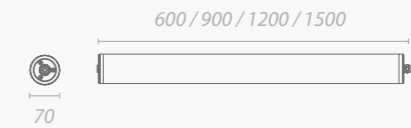

Tubix / Dory

Description :

Waterproof tubular LED strip light

Uses :

Supermarkets, shops, bathrooms, assembly halls, etc...

Product informations :

LED driver included / Opal polycarbonate and steel / CRI > 80
Metal end cap and metal bracket: Stainless Steel 316L

Dimensions :

Wattage, luminous flux and performance (for 1,50 m) :

	Length	Flux	Wattage	Performance	Lamp life
4000°K	600mm (option)	2400 Lm	20 W	120 Lm/W	76 000 hours L70 B10
4000°K	900mm (option)	3600 Lm	30 W	120 Lm/W	76 000 hours L70 B10
4000°K	1200mm (option)	4320 Lm	36 W	120 Lm/W	76 000 hours L70 B10
4000°K	1500mm	5760 Lm	48 W	120 Lm/W	76 000 hours L70 B10

Suspended waterproof tubular LED strip light DORY...

Connection :

Waterproof quick connector / Intermediate modules for connection (plugs supplied for individual modules)

Mountings :

Choice of cable mounting (see «cable mounting» sheet) / metal bracelets for direct fixation

Finishes :

White (9016G) / Grey (9006G) / Black (9005G) / RAL colour chart

(Operating temperature -20°C / +40°C)

Not contractual document

*Tubular LED strip TUBIX
suspended in room...*