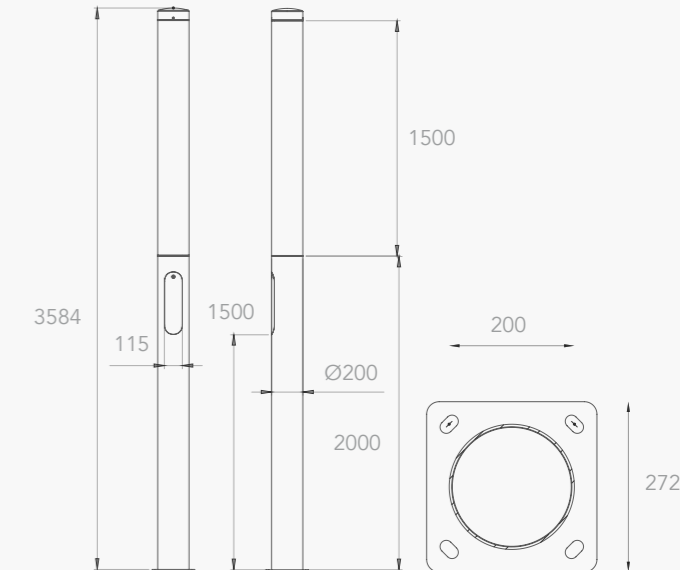

Dimensions :

Wattage, luminous flux and performance :

LED optics	Flux	Wattage	Performance
Road 24 LED	7067 Lm	52 W	135 Lm/W 4000°K
Circular 24 LED	7067 Lm	52 W	135 Lm/W 4000°K
Road 24 LED	6195 Lm	52 W	119 Lm/W 3000°K
Circular 24 LED	6195 Lm	52 W	119 Lm/W 3000°K

Light distribution curves :