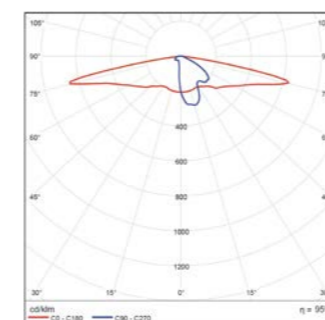

Light distribution curves :

Road Extra Wide