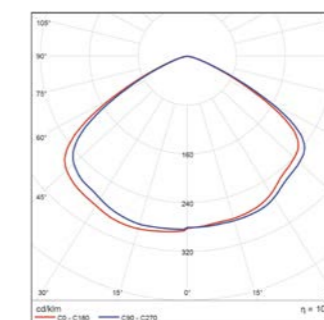

LED optics	Flux	Wattage	Performance
Road 24 LED	7067 Lm	52 W	135 Lm/W 4000°K
Circular 24 LED	7067 Lm	52 W	135 Lm/W 4000°K
Road 24 LED	6195 Lm	52 W	119 Lm/W 3000°K
Circular 24 LED	6195 Lm	52 W	119 Lm/W 3000°K

**Light distribution curves :**

Road Extra Wide

Asymetric 24 LED

Circular 24 LED

Road 24 LED

*A luminous column with modern style for ambient lighting.*