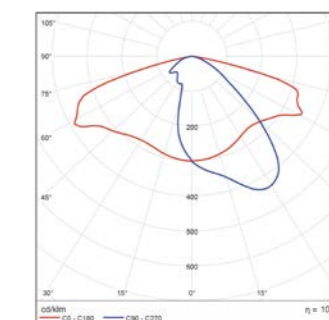

LED optics	Flux	Wattage	Performance
Road 24 LED	7067 Lm	52 W	135 Lm/W 4000°K
Circular 24 LED	7067 Lm	52 W	135 Lm/W 4000°K
Road 24 LED	6195 Lm	52 W	119 Lm/W 3000°K
Circular 24 LED	6195 Lm	52 W	119 Lm/W 3000°K

**Light distribution curves :**

Road Extra Wide

Asymetric 24 LED

Circular 24 LED

Road 24 LED

*A luminous column with modern style for ambient lighting.*