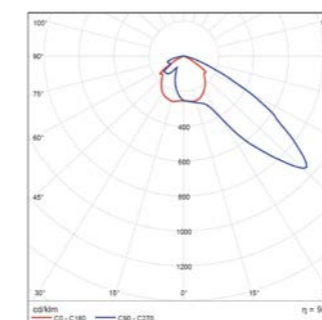

Asymetric 24 LED