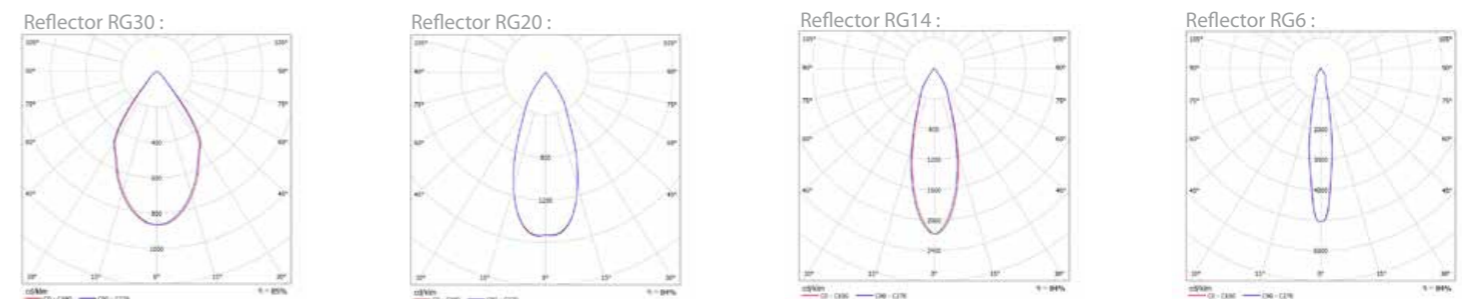

Light distribution curves :

(Ta < 35°C)

Not contractual document