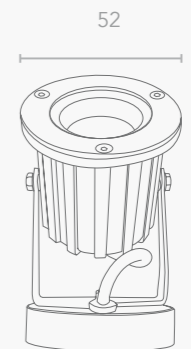

Dimensions :

**LED sources GU10:**

All powers

**Fixation :**

Wall hook included

**Product informations :**

Platinum included

**Finishes :**

Black

Spotlight Cyclope in an hotel's garden