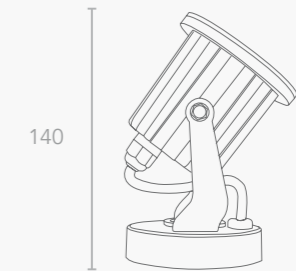

Dimensions :

**LED sources GU10:**

All powers

**Fixation :**

Wall hook included

**Product informations :**

Platinum included

**Finishes :**