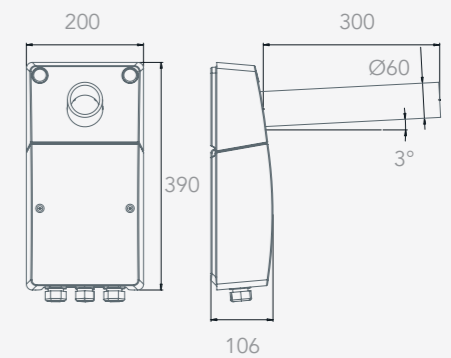

Large model