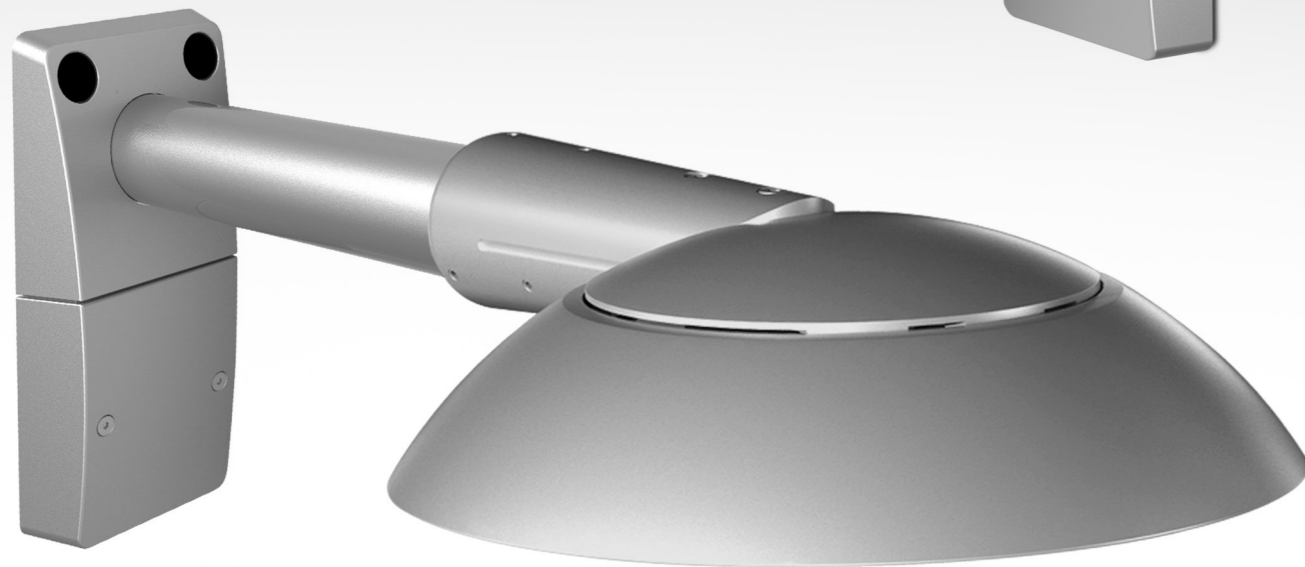

Wall Console

Description :

LED wall console in aluminum foundry

Product informations :

ULOR <3%. Materials: cast aluminum, extruded aluminum and glass. Prewired luminaire (5 m).

Finishes :

RAL colour chart on request

Versions :

Small model or large model. Tempered glass extra-white or frosted / diffuser / factory programming.

Dimensions :

Small model

Large model

* Other dimensions possible