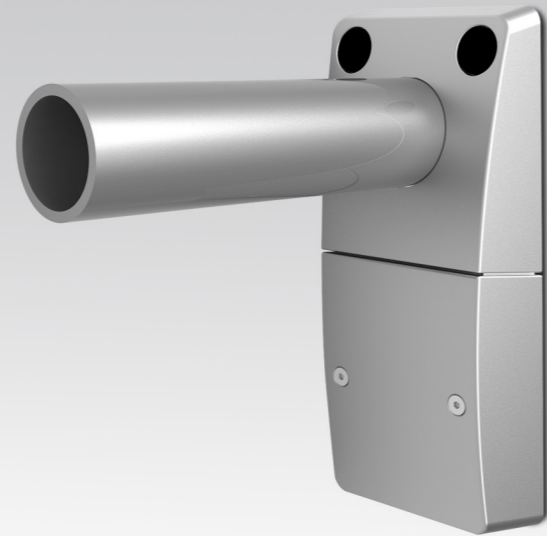

Wall Console

Description :

LED wall console in aluminum foundry

Product informations :

ULOR <3%. Materials: cast aluminum, extruded aluminum and glass. Prewired luminaire (5 m).

Finishes :

RAL colour chart on request

Versions :

Small model or large model. Tempered glass extra-white or frosted / diffuser / factory programming.

Dimensions :

Small model

Large model

* Other dimensions possible