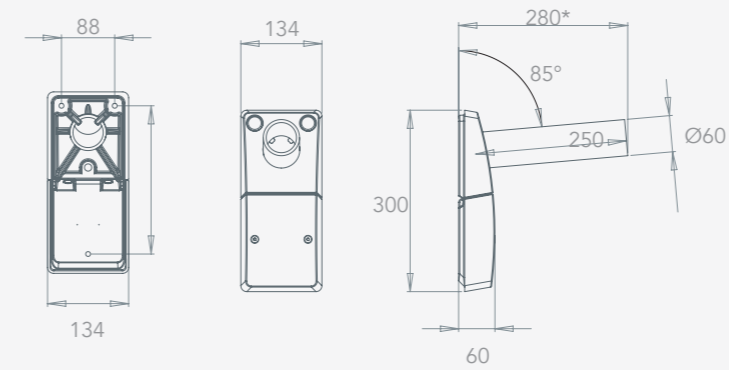

Wall Console

Description :

LED wall console in aluminum foundry

Product informations :

ULOR <3%. Materials: cast aluminum, extruded aluminum and glass. Prewired luminaire (5 m).

Finishes :

RAL colour chart on request

Versions :

Small model or large model. Tempered glass extra-white or frosted / diffuser / factory programming.

Dimensions :

Small model

Large model

* Other dimensions possible