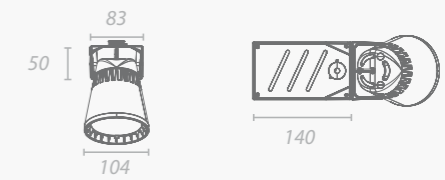

Arès Mini

Description :

Surface mounted LED spotlight.

Uses :

Supermarkets, shops, etc....

Product informations :

LED driver included / Material : die-cast aluminium / CRI > 80

Dimensions :

On specific surface hook for triple circuit rail adaptor...

Wattage, luminous flux and performance (standard light sources) :

		Flux	Wattage	Performance	Lamp life
3000°K	2000 Lm	2688 Lm	17,3 W	155 Lm/W	50 000 hours L80 B10
3000°K	3000 Lm	3402 Lm	24,8 W	137 Lm/W	50 000 hours L80 B20
3000°K	4000 Lm	4651 Lm	31,5 W	148 Lm/W	50 000 hours L80 B20
3000°K	4600 Lm	4728 Lm	30,7 W	154 Lm/W	50 000 hours L80 B10
4000°K	2000 Lm	2098 Lm	11,7 W	179 Lm/W	50 000 hours L80 B10
4000°K	3000 Lm	3515 Lm	22,7 W	155 Lm/W	50 000 hours L80 B20
4000°K	4000 Lm	4181 Lm	27,6 W	151 Lm/W	50 000 hours L80 B20
4000°K	4600 Lm	4688 Lm	28,9 W	162 Lm/W	50 000 hours L80 B10
5000°K	2000 Lm	2098 Lm	11,7 W	179 Lm/W	50 000 hours L80 B10
5000°K	3000 Lm	3300 Lm	22,7 W	156 Lm/W	50 000 hours L80 B20
5000°K	4000 Lm	4181 Lm	27,6 W	161 Lm/W	50 000 hours L80 B20
5000°K	4600 Lm	4688 Lm	28,9 W	162 Lm/W	50 000 hours L80 B10

Filters :

For standard light sources : Standard / food / bakery / opaline

Mountings :

Specific surface hook for triple circuit rail adaptor, triple circuit rail adaptor

Finishes :

White (9016G) / Grey (9006G) / Black (9005G) / RAL colour chart

Light distribution curves :

Reflector RG15 :

Reflector RG20 :

Reflector RG30 :

On triple circuit rail adaptor...

(Ta < 35°C)

Not contractual document

Spotlights Arès Mini mounted on triple circuit rail adaptor.