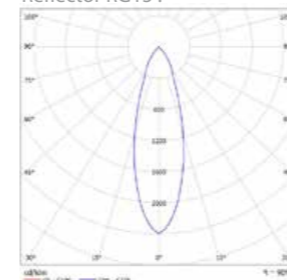

Light distribution curves :

Reflector RG15 :

Reflector RG20 :

Reflector RG30 :

On triple circuit rail adaptor...

(Ta < 35°C)

Not contractual document

Spotlights Arès Mini mounted on triple circuit rail adaptor.