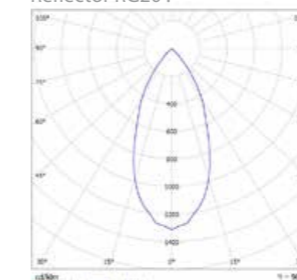

Light distribution curves :

Reflector RG15 :

Reflector RG20 :

Reflector RG30 :

On triple circuit rail adaptor...

(Ta < 35°C)

Not contractual document

Spotlights Arès Mini mounted on triple circuit rail adaptor.