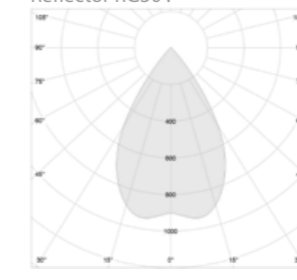

Light distribution curves :

Reflector RG15 :

Reflector RG20 :

Reflector RG30 :

On triple circuit rail adaptor...

(Ta < 35°C)

Not contractual document

Spotlights Arès Mini mounted on triple circuit rail adaptor.